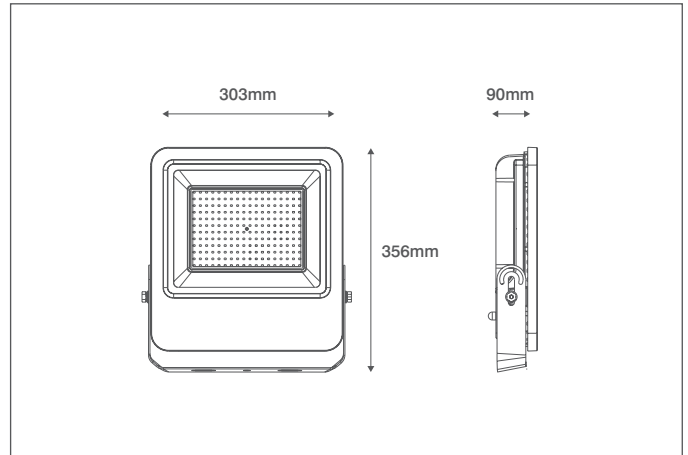

## Technical Specification

Product Code: OV101150BKCWPC

Description: 150W LED Floodlight With Photocell IP65 CW Black

### General Information

Dimensions (mm)	303 (W) x 90 (D) x 356 (H)
Materials	Body: Powdercoated Aluminium; Diffuser: Prismatic Glass
Finish	Black (RAL 9004)
Product Weight (Kg)	3.4
Ingress Protection	IP65
Impact Rating (IK)	07
Warranty (Years)	3