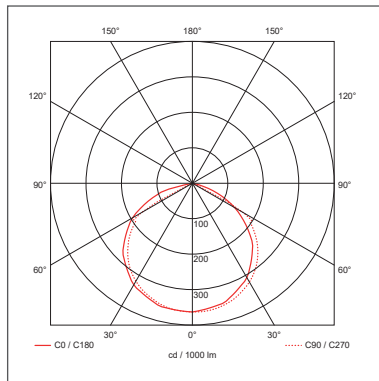

### General Information

Dimensions (mm)	303 (W) x 90 (D) x 356 (H)
Materials	Body: Powdercoated Aluminium; Diffuser: Prismatic Glass
Finish	Black (RAL 9004)
Product Weight (Kg)	3.4
Ingress Protection	IP65
Impact Rating (IK)	07
Warranty (Years)	3

### Luminaire Output

Colour Temperature (K)	4000
Colour Render Index (CRI)	>80
Typical Luminous Flux (lm)	13500
Efficacy (lm/W)	90
Beam Angle (°)	110
LED Lifetime (L70) (Hours)	30000